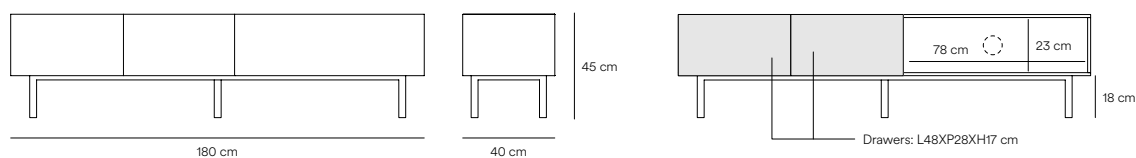

To obtain this integration in Arista collection, a frame was created to surround the upper perimeter of the furniture topped with an oak veneer finishing.

Designed by Cambres Design

Measures

Models