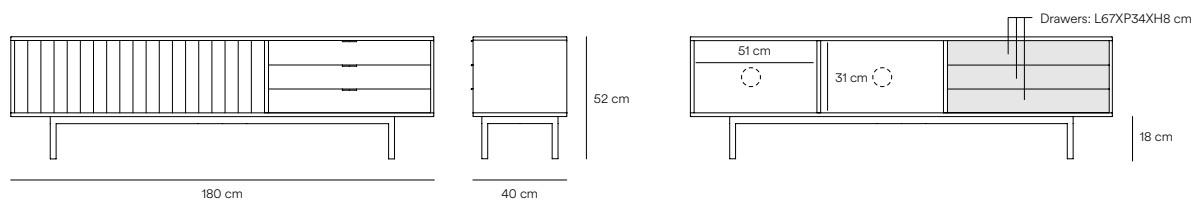

Sierra TV Bench 2

Sierra collection is inspired by the mountainous depths, which perception of the volumes is influenced by the light fluctuations.

Sierra's singularity is the serrated texture, a distinctive feature of the collection. This range is realised MDF in various colours, allowing each piece of furniture to adapt to any kind of interior.

Designed by Cambres Design

Measures

Models

12764_TE

12766_TE

Finishes

Legs structure

Laquered MDF body