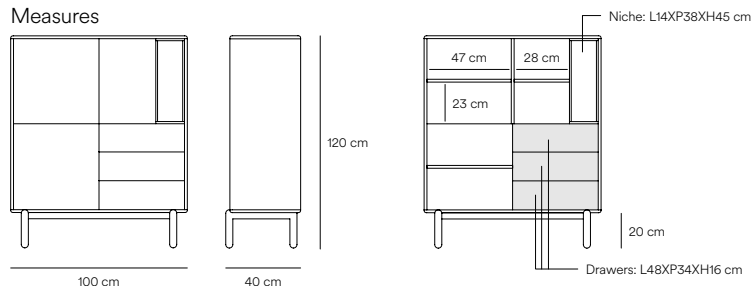

Designed by Cambres Design

Measures

Models

13726_TE

13727_TE

Finishes

Laquered MDF body

Niche oak veneer