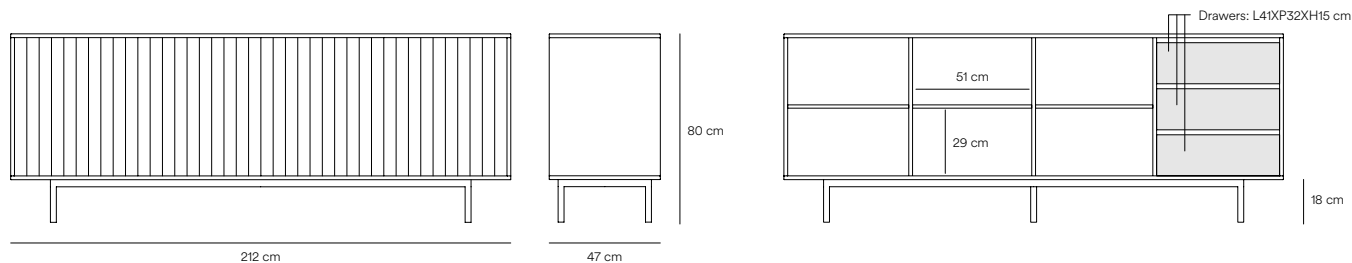

Sierra Sideboard

Sierra collection is inspired by the mountainous depths, which perception of the volumes is influenced by the light fluctuations.

Sierra's singularity is the serrated texture, a distinctive feature of the collection. This range is realised MDF in various colours, allowing each piece of furniture to adapt to any kind of interior.

Designed by Cambres Design

Measures

Models

12856_TE

12855_TE

Finishes

Legs structure

Laquered MDF body