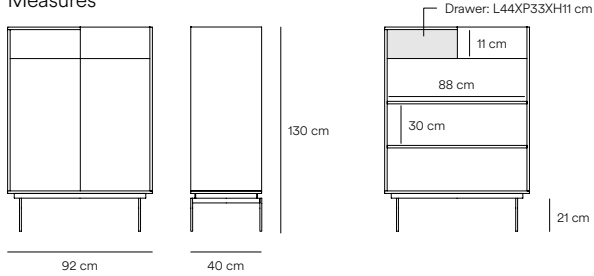

Valley Cabinet

Valley allows the user to have two-level space on which to place their objects and belongings.

Valley establishes new rules of order for those who categorize all. Or simply different surfaces where the warmth of wood coexists with the elegance of metal.

Designed by Cambres Design

Measures

Models

Finishes

Metallic legs structure and tray

Oak or walnut veneer body

Downloads

Fact sheet 452,55 KB ↓