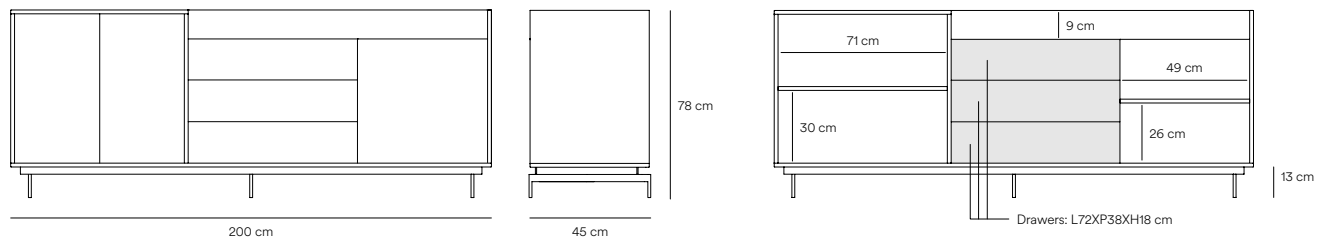

Valley Sideboard

Valley allows the user to have two-level space on which to place their objects and belongings.

Valley establishes new rules of order for those who categorize all. Or simply different surfaces where the warmth of wood coexists with the elegance of metal.

Designed by Cambres Design

Measures

Models

Finishes

Metallic legs structure and tray

Oak or walnut veneer body

Downloads

Fact sheet 521,07 KB ↓