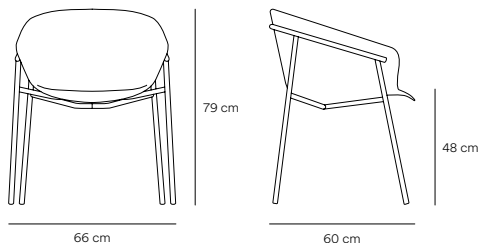

Hug Chair

Hug is distinguished by how its metallic structure hugs the upholstered body. The body is wide and comfortable, making it the perfect chair to extend conversations or dinner with friends.

Hug is designed for contemporary houses, its multiple finishes offer a wide range of possibilities.

Designed by Cambres Design

Measures

Models

15084_TE

15085_TE

15083_TE

Finishes

Metallic structure