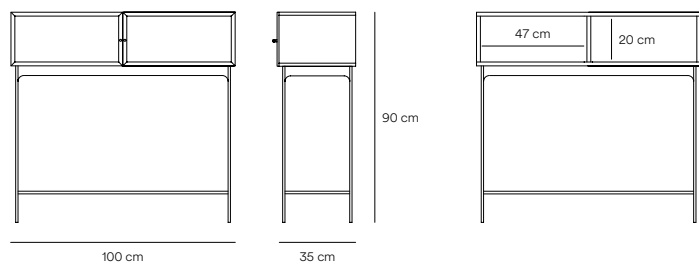

Designed by Cambres Design

Measures

Models

15112_TE

15113_TE

Finishes

Leg's metallic structure

Black