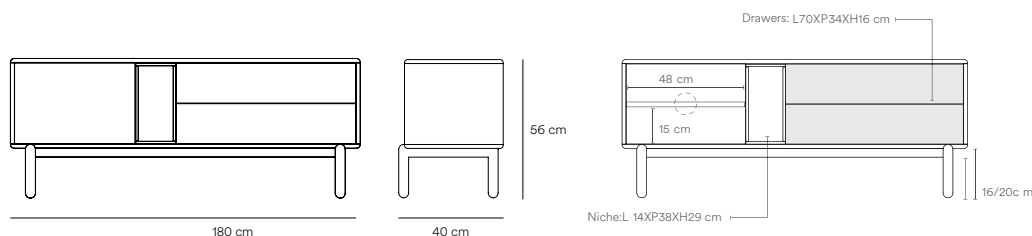

Corvo TV Bench

The rounding edges along the entire perimeter of the furniture gives Corvo collection a soft and voluminous appearance.

Corvo collection characteristic is a self integration without the need to introduce any other pieces of furniture, creating a much cleaner and neater appearance.

Designed by Cambres Design

Measures

Models

15972_TE

15973_TE

15956_TE

Finishes

Laquered MDF body