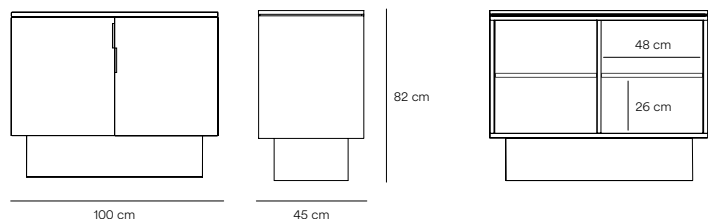

# Totem Chest

With its almost monolithic appearance, Totem invites us to contemplate it as if it were a sculptural work, transcending the limits between function and form.

Each of the pieces that make up the piece of furniture fits together precisely, giving rise to a clean volume that rests on a pedestal that forms the central foot.

Designed by Perez Ochando

Measures

Models

17312\_TE

17311\_TE

Finishes

Lacquered MDF body

Anthracite gray  
Pantone: 432C